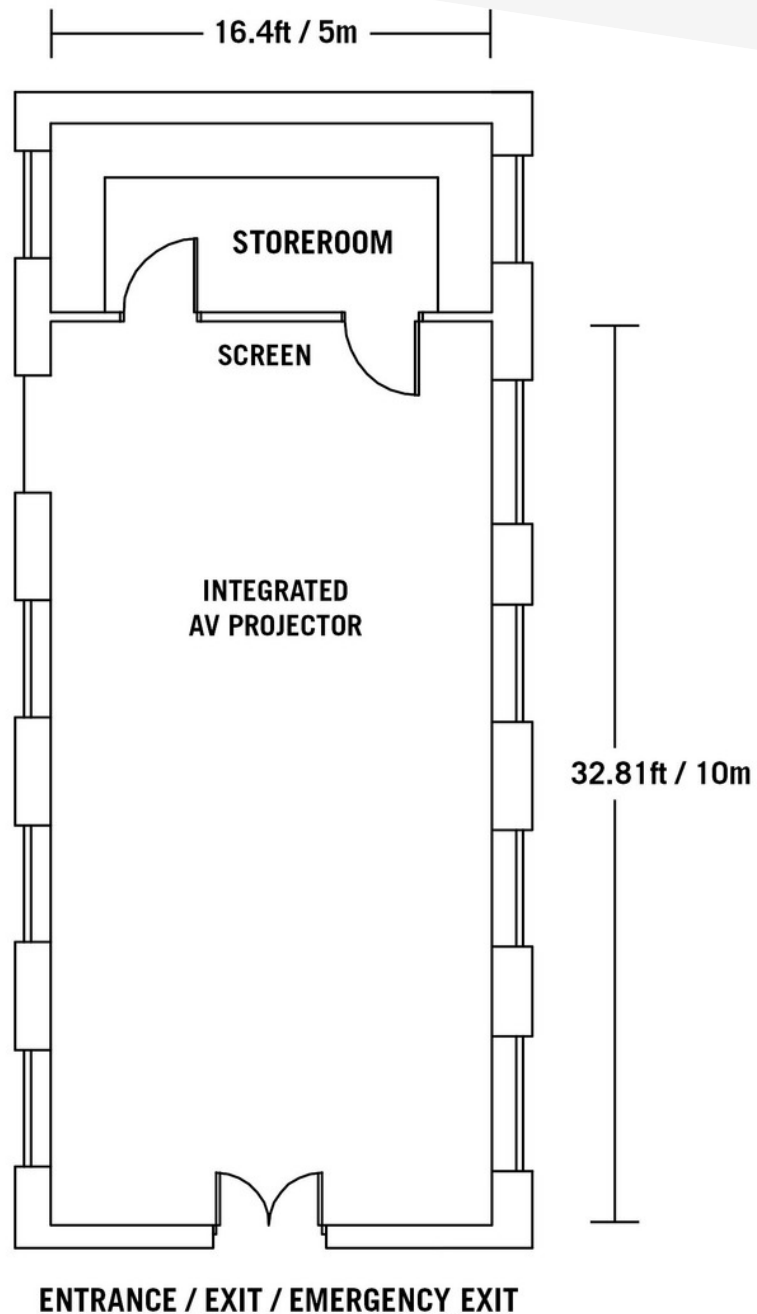

ROOM PLAN:

CAPACITIES:

Standing 40

Theatre 40

Rounds 30

Cabaret 24

Dinner 30

Exam 20

U shape 20

Contact Details:

Tel: 0207 428 2080 / Email: enquiries@slicedevents.com / Website: www.slicedevents.com