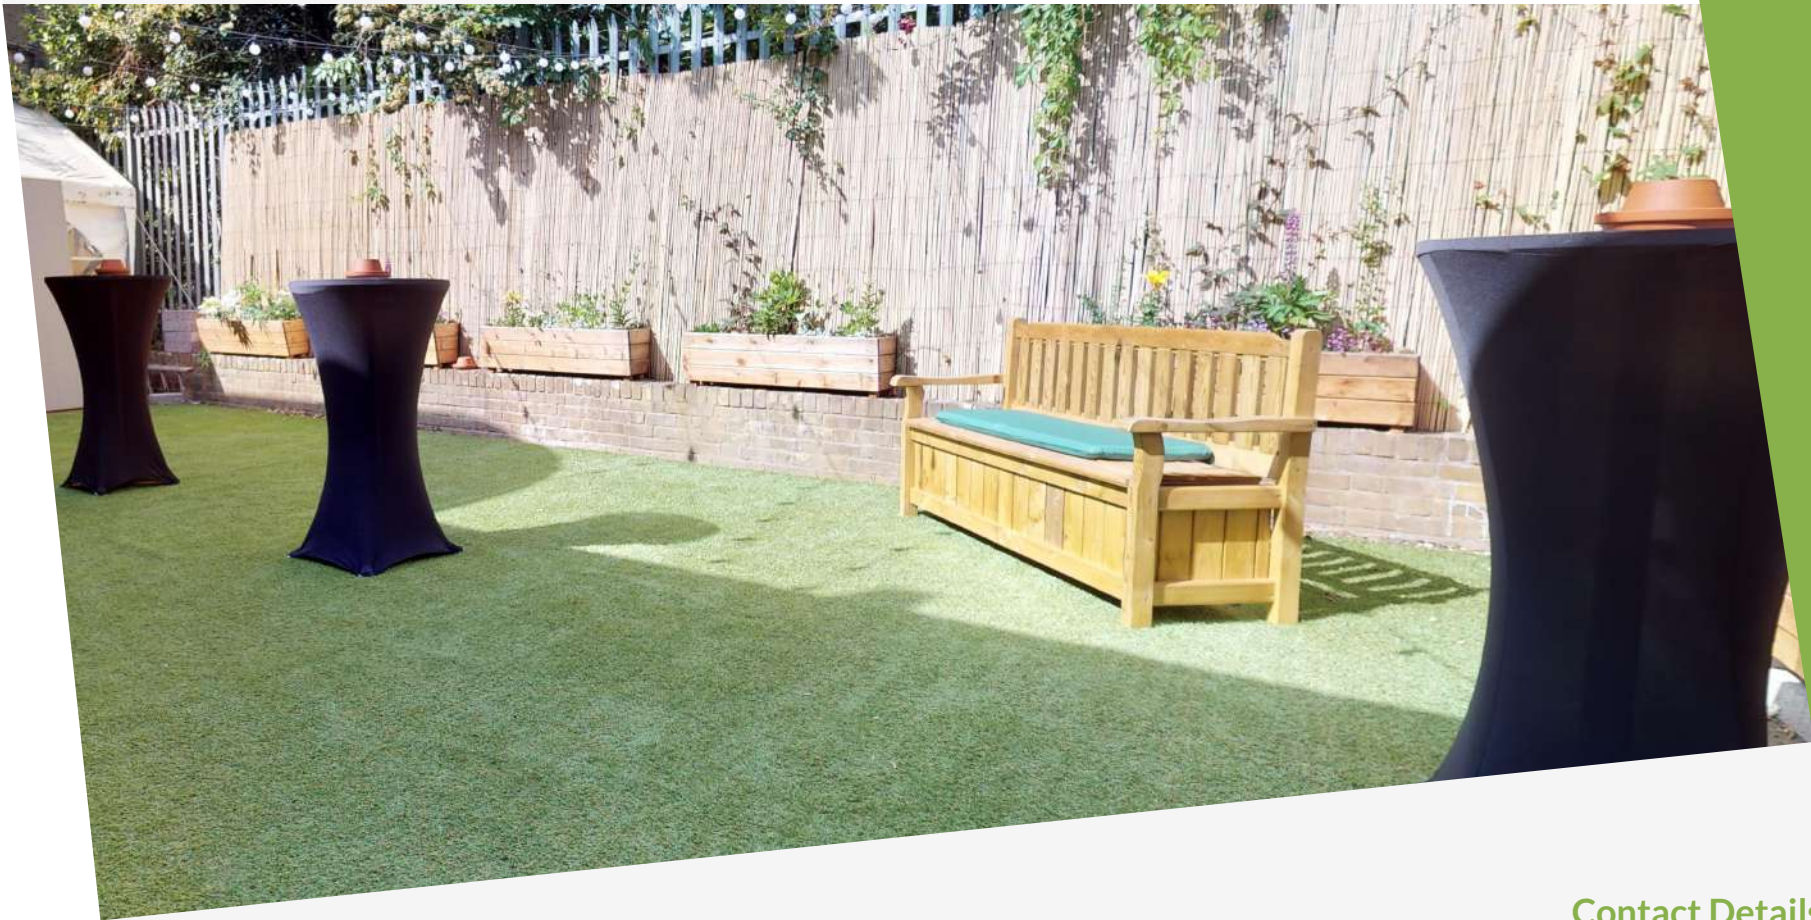

We opened **The Heath Garden** here at the **London Irish Centre** back in 2018 and named it after the Grandmother of the Irish Centre - Meave Heath. After 40 years of service, and still maintaining the gardens beautifully, it was only right that such a wonderful lady is honoured in this way.

An outside space is almost impossible to find with a venue in central London so we're delighted to be able to offer this stunning and private space to our clients.

Tel: 0207 428 2080 / Email: enquiries@slicedevents.com / Website: www.slicedevents.com

Contact Details: